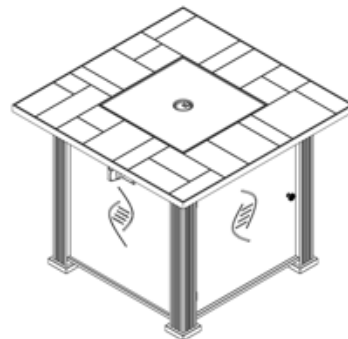

# What is an Outdoor Decorative Gas Appliance?

Outdoor decorative gas appliances are available in a variety of sizes and types including fireboxes, inserts for permanently installed fire pits and fireplaces, as well as portable fire pits.