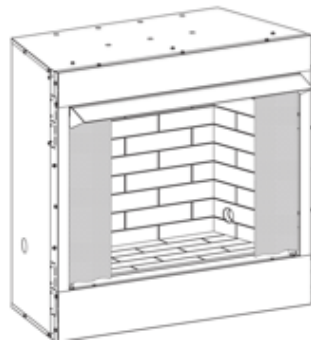

# What is an Outdoor Decorative Gas Appliance?

Outdoor decorative gas appliances are available in a variety of sizes and types including fireboxes, inserts for permanently installed fire pits and fireplaces, as well as portable fire pits.